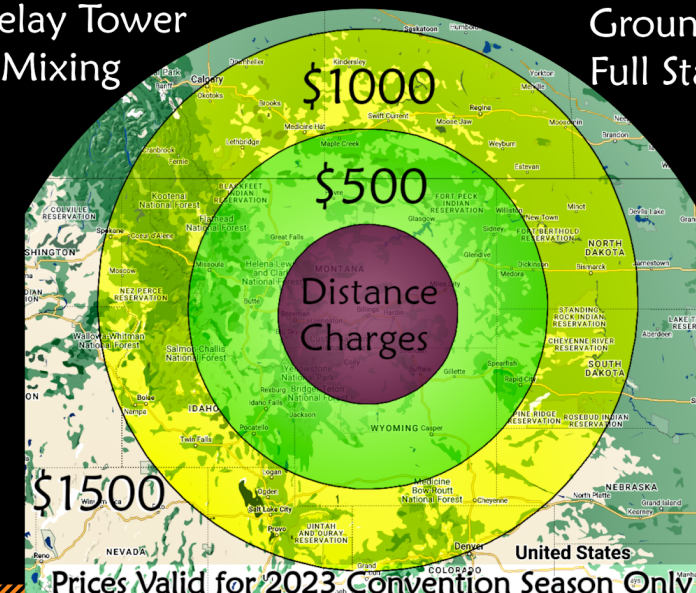

Stage Audio:
RCF Full Range Audio
Professional Audio
Stage Monitor Mixing
Flown or Ground Stack
Full PA and Delay Tower
Digital Audio Mixing

Portable Staging:
16x16 or custom
Up to 24" tall
Stage skirt
All-Weather

Stage Lighting:
Concert Lighting
Theater Lighting
Architectural Lighting
Fully Computerized
Ground Support Towers
Full Stage Trussing