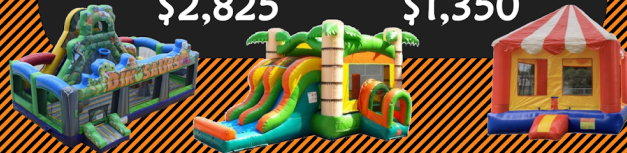

The Showstopper Package

Big Baller Obstacle
20' Dry Slide
Xtreme II Dry Obstacle
Operator

2 Days \$3,975
Add Days \$1,850

Wet and Wild Package

Blazin Curved Waterslide
Surf Time Waterslide
Slip N Slide
Operator

2 Days \$3,350
Add Days \$1,575

Toddler Package

Dino Playland
Tropical Combo
Carnival Bounce House
Operator

2 Days \$2,825
Add Days \$1,350

Sports Package

Sports Obstacle
Sports Combo
Bungee Basketball
Operator