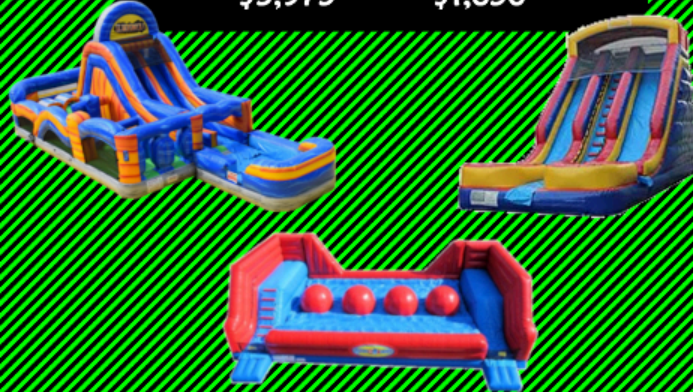

Inflatable Packages

The Showstopper Package

Big Baller Obstacle Course
20' Dual Lane Dry Slide
Xtreme II Dry Obstacle Course
Includes Operator
5x20Amp Required
2 Days $3,975   **Add Days $1,850**