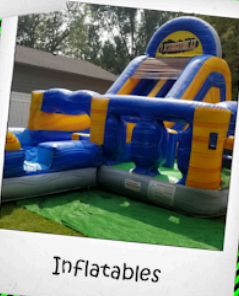

2025 Season Pricing Guide

Main Attractions

Stunt Jump

2 Days Add Day
 \$6,850 \$3,050
 Up to 120 riders per hour
 35'x70' footprint
 2 Operators
 Requires 1x50Amp

Teacups

2 Days Add Day
 \$4,750 \$2,250
 Up to 288 riders per hour
 40'x40' footprint
 1 Operator
 Requires 1x50Amp