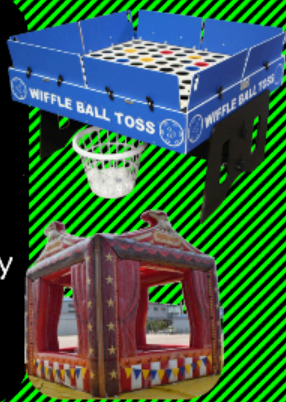

Midway and Equipment

Midway Flair Package

Inflatable Ticket Booth
-Includes Operator
-Card Processing Available
Inflatable Carnival Arch
-Large, Inviting Opening
-Can fit most cars and trucks
-10' High Opening
2 Days $1,650   **Add Days $800**

Game Booth Package

Inflatable Carnival Booth
-Includes Operator
-Space for 3 games
Lots of Available Games
-Frame Games, Case Games
-Games for all ages
2 Packages Available
2 Days $2,000   **Add Days $975**

Wiffle Ball Toss Package

Inflatable Game Booth
-Includes Operator
-4 Playable Sides
Wiffle Ball Toss Game
-Small and Large Prize Rings
-Provide your prizes or enjoy the fun and excitement
2 Days $1,850   **Add Days $1000**

Tents, Tables, Chairs

Tents of all Sizes
Shade and Seating
Inflatable Misting Tents
Tables and Chairs

Games and More

Cornhole
Giant Inflatable Cornhole
Mini Golf
Roller Bowler
Stand-a-Bottle
Plinko
Ring Toss
Crazy Driver

Additional Equipment

Pipe and Drape
Wacky Wavers
Haze Machines
Patio Heaters
Generators
Popcorn Machines
Cotton Candy Machines
Sno-Cone Machines
First Aid and Safety Training

Montana Premiere Presents

CIRCUS SCHOOL

2024's Best Interactive Exhibit
Learn Circus Skills under our tents
Balancing, Juggling, Tight Wire,
Stilt Walking, Unicycling,
Plate Spinning, and More!
$2000 Per Day
2 Day Minimum

Pattycakes the Clown Stage Show

Three 30 Minute Stage Shows
Kid Focused, Variety Acts
Juggling, Balancing
Magic Acts, Fun for All
Audience Participation
$2000 Per Day
2 Day Minimum

Magic of Circus Stage Show

Three 30 Minute Stage Shows
All Ages Show, Variety Acts
Juggling, Balancing
Magic Acts, Unicycling
Audience Participation
$2000 Per Day
2 Day Minimum

Pattycakes the Clown Walk Around