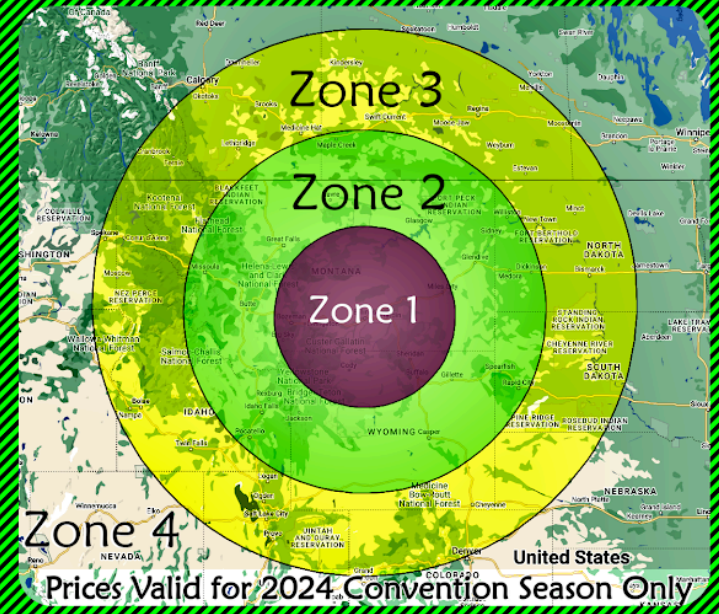

Distance Charges
Distance charges are based on individual orders and complexity. These formulas have changed from years past and are provided to estimate your charges before getting a quote generated by our staff

Zone 1: $500 base + $150 per truck
Zone 2: $1000 base + $250 per truck
Zone 3: $1500 base + $350 per truck
Zone 4: $2000 base + $450 per truck

Not every ride or package requires a dedicated truck. Talk to our staff for more information

Prices Valid for 2024 Convention Season Only